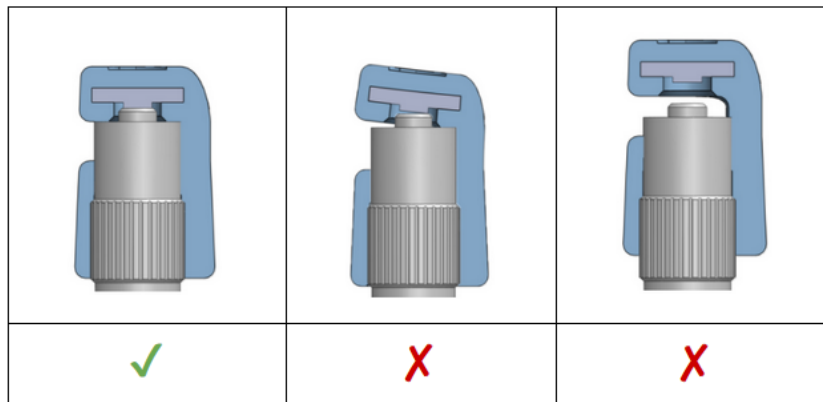

## GLOSHIELD™ SELECTION AND INSTALLATION GUIDE

**Table 1: GloShield™ & Light Cable Compatibility**

GloShield™ Model	Light Cable Type	Light Cable Profile
Storz® (Color: Sky Blue) Order: REF 16-3001 (Carton) Track: REF 16-2001 (Pouch) 	Storz® (495 Series and similar profile except 495 NCSC)  Stryker® (233-050-064, 233-050-084, and similar profile)	
Olympus® (Color: Orchid) Order: REF 17-3001 (Carton) Track: REF 17-2001 (Pouch) 	Olympus® (WA03200A, WA03210A, WA03310A, and similar profile)	

**Figure 1:** Proper positioning (left) and improper positioning (middle, right) of GloShield™ for Storz® and Stryker® fiber-optic light cables

**Figure 2:** Proper positioning (left) and improper positioning (right) of GloShield™ for Olympus® fiber-optic light cables