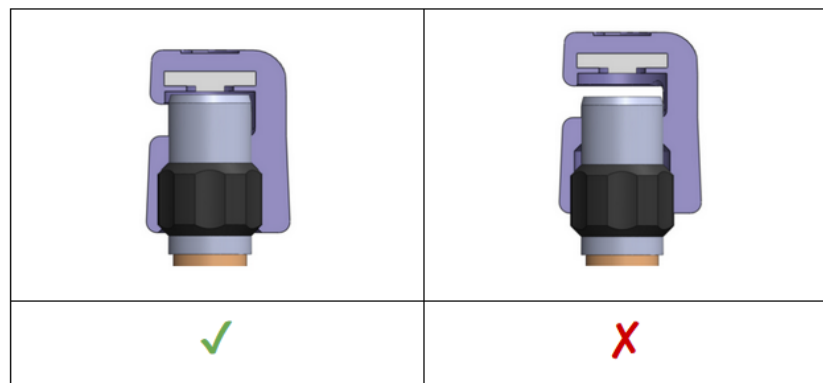

## GLOSHIELD™ SELECTION AND INSTALLATION GUIDE

**Table 1: GloShield™ & Light Cable Compatibility**

GloShield™ Model	Light Cable Type	Light Cable Profile
Storz® (Color: Sky Blue) Order: REF 16-3001 (Carton) Track: REF 16-2001 (Pouch) 	Storz® (495 Series and similar profile except 495 NCSC)  Stryker® (233-050-064, 233-050-084, and similar profile)	
Olympus® (Color: Orchid) Order: REF 17-3001 (Carton) Track: REF 17-2001 (Pouch) 	Olympus® (WA03200A, WA03210A, WA03310A, and similar profile)	

**Figure 1:** Proper positioning (left) and improper positioning (middle, right) of GloShield™ for Storz® and Stryker® fiber-optic light cables

**Figure 2:** Proper positioning (left) and improper positioning (right) of GloShield™ for Olympus® fiber-optic light cables