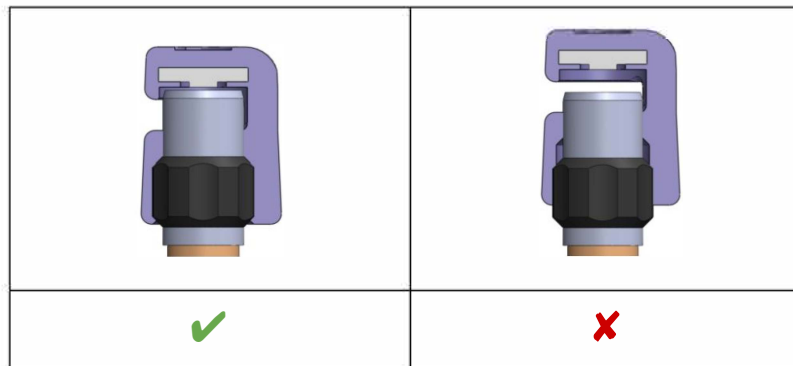

GLOSHIELD™ SELECTION AND INSTALLATION GUIDE

Table 1: GloShield™ & Light Cable Compatibility

GloShield™ Model	Light Cable Type	Light Cable Profile
Storz® -- REF 16-2001 Color: Sky Blue 	Storz® (495 Series and similar profile) Stryker® (233-050-064, 233-050-084, and similar profile)	
Olympus® -- REF 17-2001 Color: Orchid 	Olympus® (WA03200A, WA03210A, WA03310A, and similar profile)	

Figure 1: Proper positioning (left) and improper positioning (middle, right) of GloShield™ for Storz® and Stryker® fiber-optic light cables -- REF 16-2001

Figure 2: Proper positioning (left) and improper positioning (right) of GloShield™ for Olympus® fiber-optic light cables -- REF 17-2001