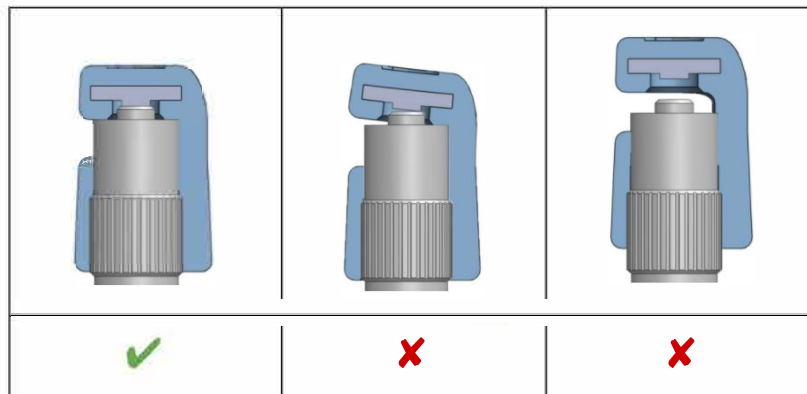

GLOSHIELD™ SELECTION AND INSTALLATION GUIDE

Table 1: GloShield™ & Light Cable Compatibility

GloShield™ Model	Light Cable Type	Light Cable Profile
Storz® -- REF 16-2001 Color: Sky Blue 	Storz® (495 Series and similar profile) Stryker® (233-050-064, 233-050-084, and similar profile)	
Olympus® -- REF 17-2001 Color: Orchid 	Olympus® (WA03200A, WA03210A, WA03310A, and similar profile)	

Figure 1: Proper positioning (left) and improper positioning (middle, right) of GloShield™ for Storz® and Stryker® fiber-optic light cables -- REF 16-2001

Figure 2: Proper positioning (left) and improper positioning (right) of GloShield™ for Olympus® fiber-optic light cables -- REF 17-2001